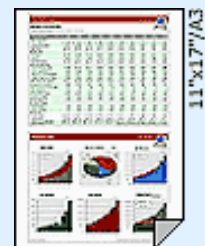

HP DeskJet 1220C  **01:39**

Stylus Color 1160  03:15

Stylus Photo 1200  06:30

Business Document

Spreadsheet & Charts (MS Excel 97)

HP DeskJet 1220C  **00:47**

Stylus Color 1160  01:20

Stylus Photo 1200  01:40